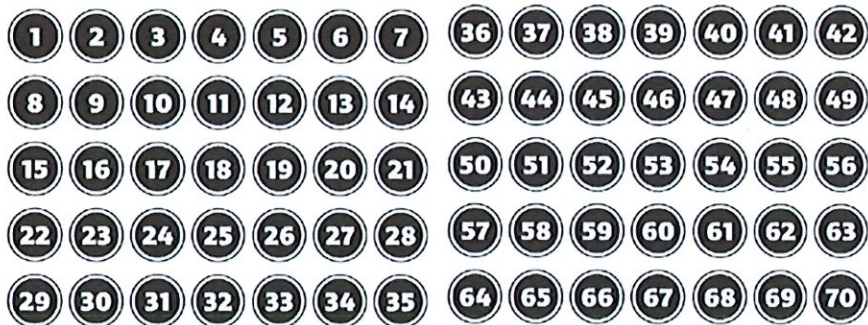

**Game Number 0181  
DELUXE CASH**

1. The name of Fast Play game number 0181 is “DELUXE CASH”.
2. Tickets in Fast Play game number 0181 shall sell for twenty dollars (\$20) per ticket, unless otherwise adjusted by temporary price reductions or other promotional activities conducted or authorized by the Commission.
3. (a) Each ticket in Fast Play game number 0181 shall contain a total of thirty-nine (39) play symbols and a total of thirty (30) prize symbols.  
(b) Each play symbol is represented as follows:

**1 2 3 4 5 6 7 8 9 10  
11 12 13 14 15 16 17 18 19 20  
21 22 23 24 25 26 27 28 29 30  
31 32 33 34 35 36 37 38 39 40  
41 42 43 44 45 46 47 48 49 50  
51 52 53 54 55 56 57 58 59 60  
61 62 63 64 65 66 67 68 69 70**

**1X 5X 10X**

- (c) Each prize symbol is represented as follows:

**\$20 \$40 \$50 \$100 \$200 \$250  
\$400 \$500 \$2,000 \$5,000 \$50,000**

4. (a) To play a ticket in Fast Play game number 0181, the ticket must be validly purchased from a Hoosier Lottery terminal.

(d) If a "WINNING NUMBERS" play symbol matches a "YOUR NUMBERS" play symbol and a "5X" (~~5X~~) play symbol appears in the area labeled as "DELUXE CASH MULTIPLIER", the ticket may be redeemed for a prize five (5) times the amount represented by the prize symbol that is located directly below and corresponding to the matching play symbol.