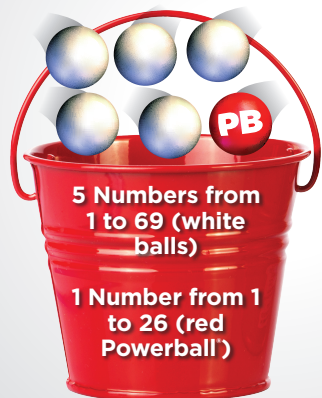

POWERBALL®

DOUBLE PLAY® // POWERPLAY

For a moment, imagine the thought of winning America's favorite Big Jackpot Game.

Imagine the feelings of anticipation and the possibility of winning a prize.

- Costs **\$2 per play for Powerball® only**
- Drawings are held every **Monday, Wednesday, and Saturday** at 11 PM ET
- Players can use their same numbers in an additional drawing by adding **Double Play®** for \$1 per play
- Add **Double Play** for a chance to win up to **\$10,000,000** or other prizes by matching your numbers to the Double Play numbers
- Add **Powerplay®** for \$1 more per play to multiply your **non-jackpot winnings** up to **10X***
- Power Play *does not apply* to the Double Play prize amounts
- Players choose their numbers on a **playslip** or have the terminal **Quick Pick** for them
- Sell a jackpot or match 5 winning ticket and your location will get **1%** of its **value up to \$100,000!**

HOW TO PLAY

Match all 6 **WIN JACKPOT**

Match all 5 white balls **WIN \$1,000,000**

Match all 5 white balls + Double Play **WIN \$10,000,000**

Match all 5 white balls + Powerplay **WIN \$2,000,000**

POWERBALL WITH DOUBLE PLAY		
MATCH AND ODDS	POWERBALL PRIZE	DOUBLE PLAY PRIZE
5/5 + Powerball 1 in 292,201,338	JACKPOT	\$10,000,000 CASH
5/5 1 in 11,688,054	\$1,000,000	\$500,000
4/5 + Powerball 1 in 913,130	\$50,000	\$50,000
4/5 1 in 36,526	\$100	\$500
3/5 + Powerball 1 in 14,495	\$100	\$500
3/5 1 in 580	\$7	\$20
2/5 + Powerball 1 in 702	\$7	\$20
1/5 + Powerball 1 in 92	\$4	\$10
0/5 + Powerball 1 in 39	\$4	\$7
OVERALL ODDS 1 in 25		